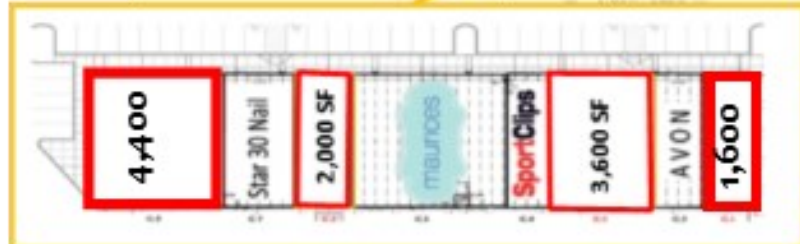

NEWEST EDITION

- 1. Smoothie King
- 2. American Dental
- 3. American Dental
- 4. Jimmy Johns

Gravols Rd.—36,918 VPD

3,400 SF AVAILABLE
WILL SUBDIVIDE

96,674 sf Available

Outparcel Available

5,000 sf Available
7/2018

34,780 sf Available

POTTERY BARN

5,550 sf Available
1/2019

10,000 sf Available
7/2018

Highway 141—54,000 VPD

TARGET

LOWE'S

Walmart

Proposed Walmart Outlot
6,000 SF
100' x 60'