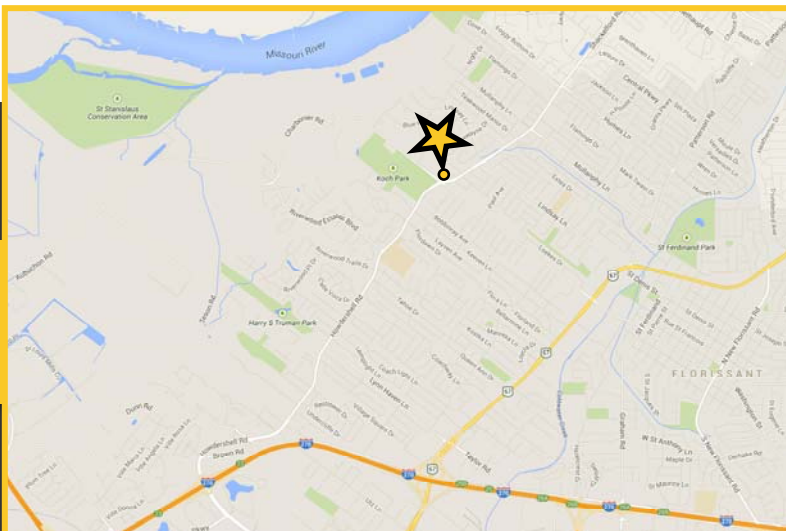

Contact Information:
Gary Grewe
314.962.6300
gary@gjgrewe.com

GOOD NEWS FOR PEOPLE ON THE GROW.

G.J. Grewe Brokerage & Development LLC 9109 Watson Rd., 4th Floor, St. Louis, MO 63126

www.gjgrewe.com