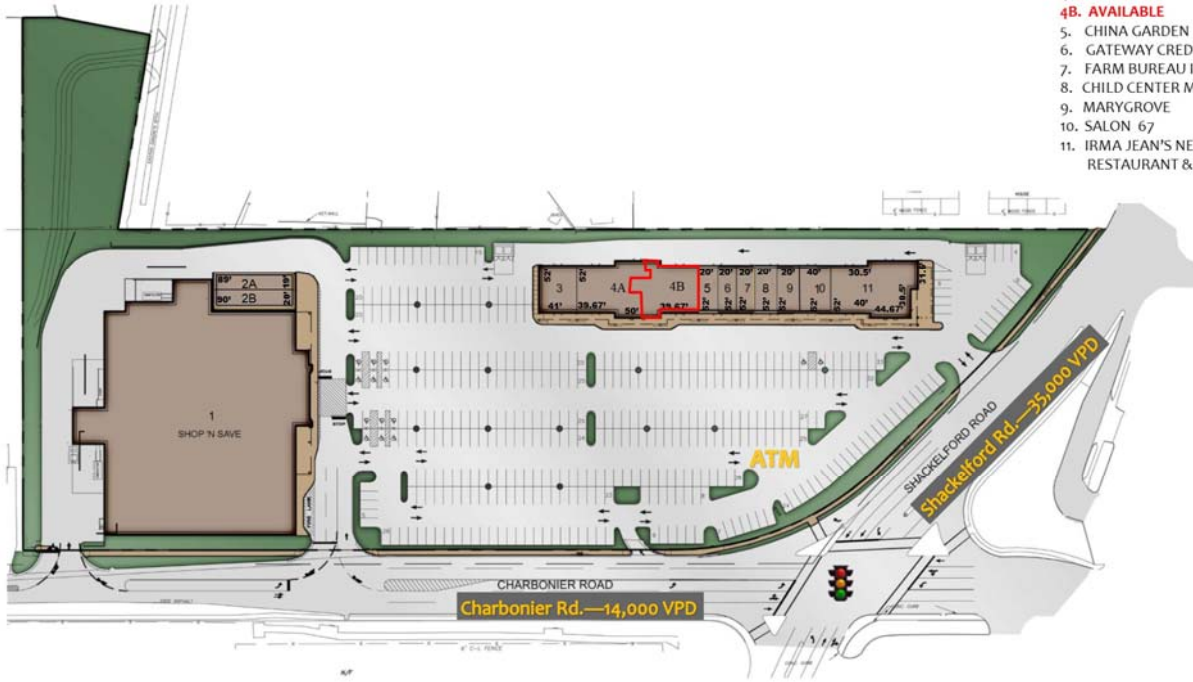

[AVERAGE DAILY TRAFFIC]

Charbonier Rd.	14,000 VPD
Shackelford Rd.	35,000 VPD

GOOD NEWS FOR PEOPLE ON THE GROW.

G.J. Grewe Brokerage & Development LLC 9109 Watson Rd., 4th Floor, St. Louis, MO 63126

www.gjgrewe.com

[SHOPPES AT KOCH PARK]

Florissant, Missouri

RETAIL SPACE

1. SHOP 'N SAVE	53,410 S.F.
2A. DEALS & DISCOUNTS	1,700 S.F.
2B. APPLE NAIL & SPA	1,940 S.F.
3. KOCH PARK DENTAL	2,130 S.F.
4A. PHYSICIAN	4,366 S.F.
4B. AVAILABLE	3,694 S.F.
5. CHINA GARDEN	1,040 S.F.
6. GATEWAY CREDIT UNION	1,040 S.F.
7. FARM BUREAU INSURANCE	1,040 S.F.
8. CHILD CENTER MARYGROVE	1,040 S.F.
9. MARYGROVE	1,040 S.F.
10. SALON 67	2,080 S.F.
11. IRMA JEAN'S NEIGHBORHOOD RESTAURANT & SPORTS BAR	5,100 S.F.