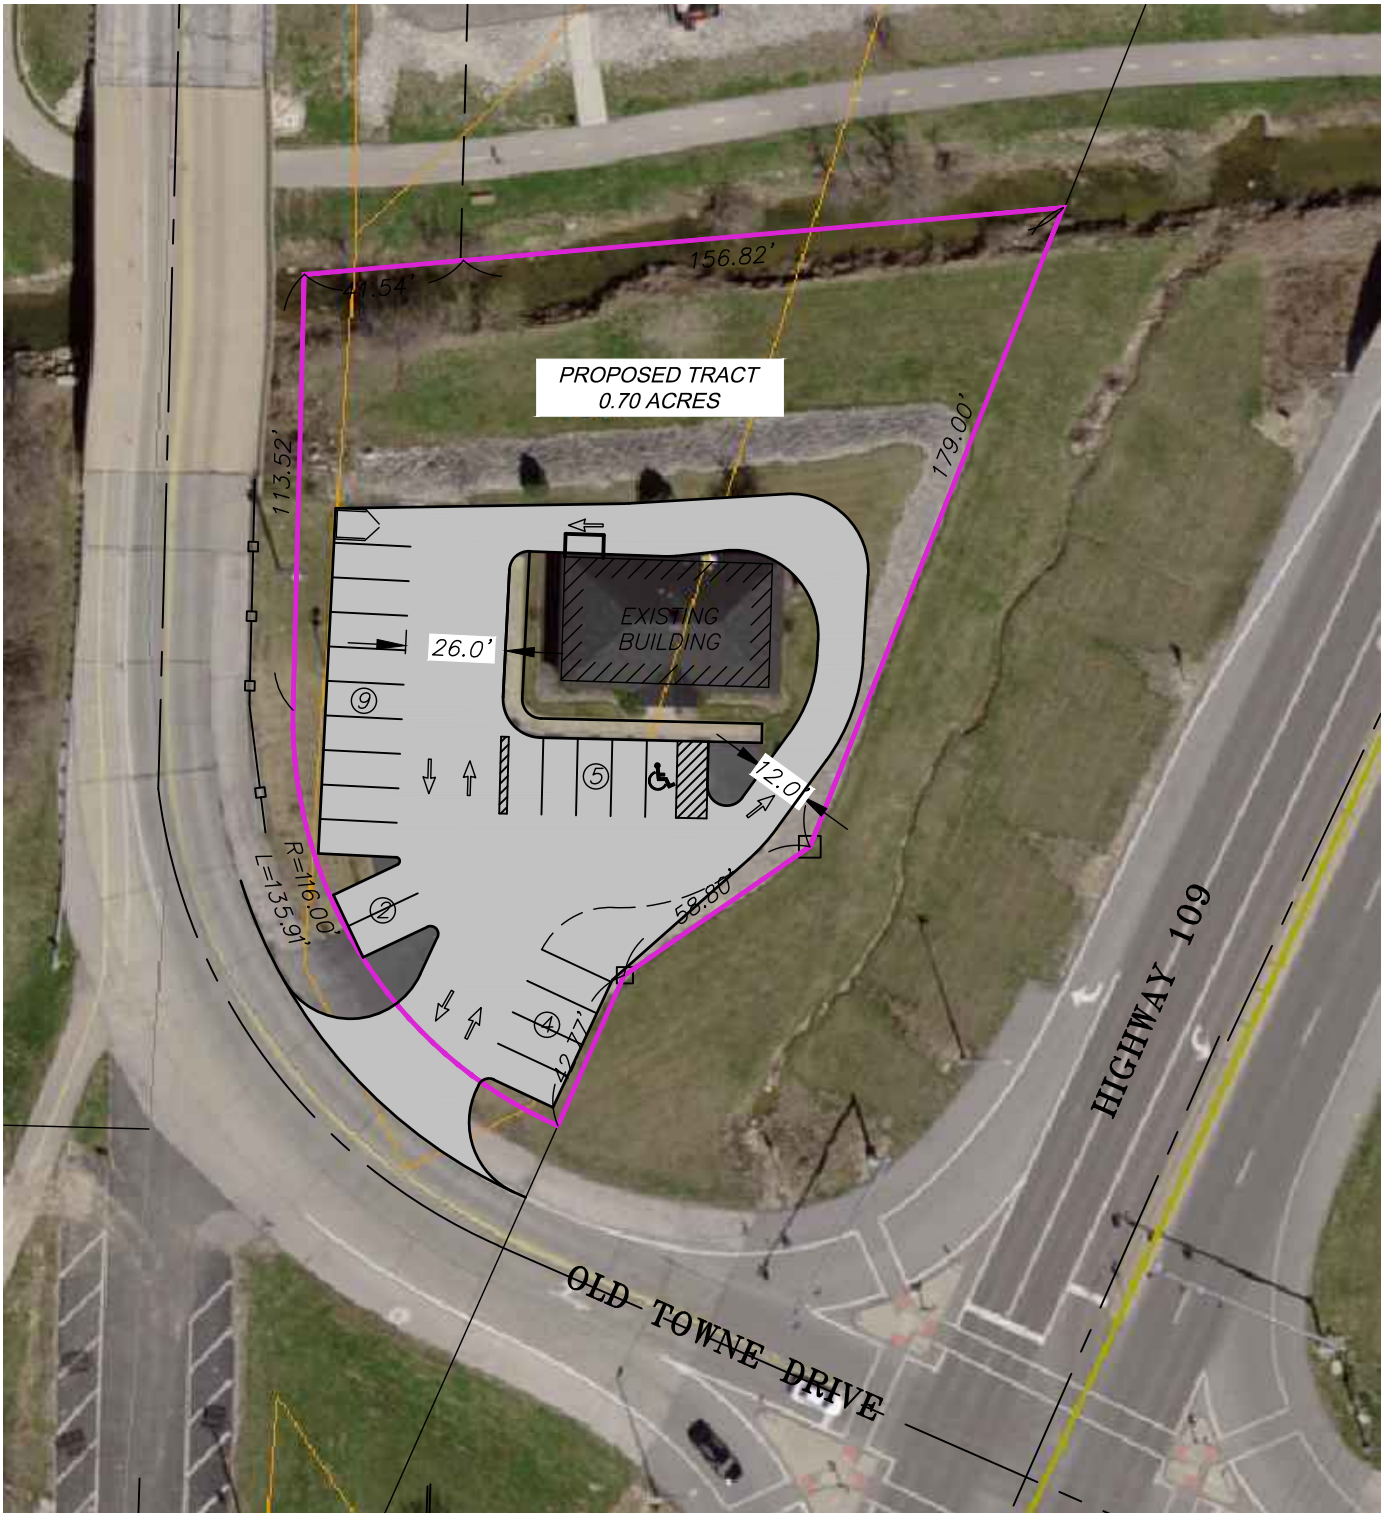

SALES EXHIBIT

WUNDERLICH
SURVEYING & ENGINEERING INC.
512 EAST MAIN STREET
UNION, MO 63084 (636) 583-8400

SEAN FLOWER
EUREKA, MO

EXHIBIT G

SCALE: 1"=50'
JOB: 32108
DATE: 4/17
SC: SC
REV: REVISION

PRELIMINARY
NOT FOR
CONSTRUCTION